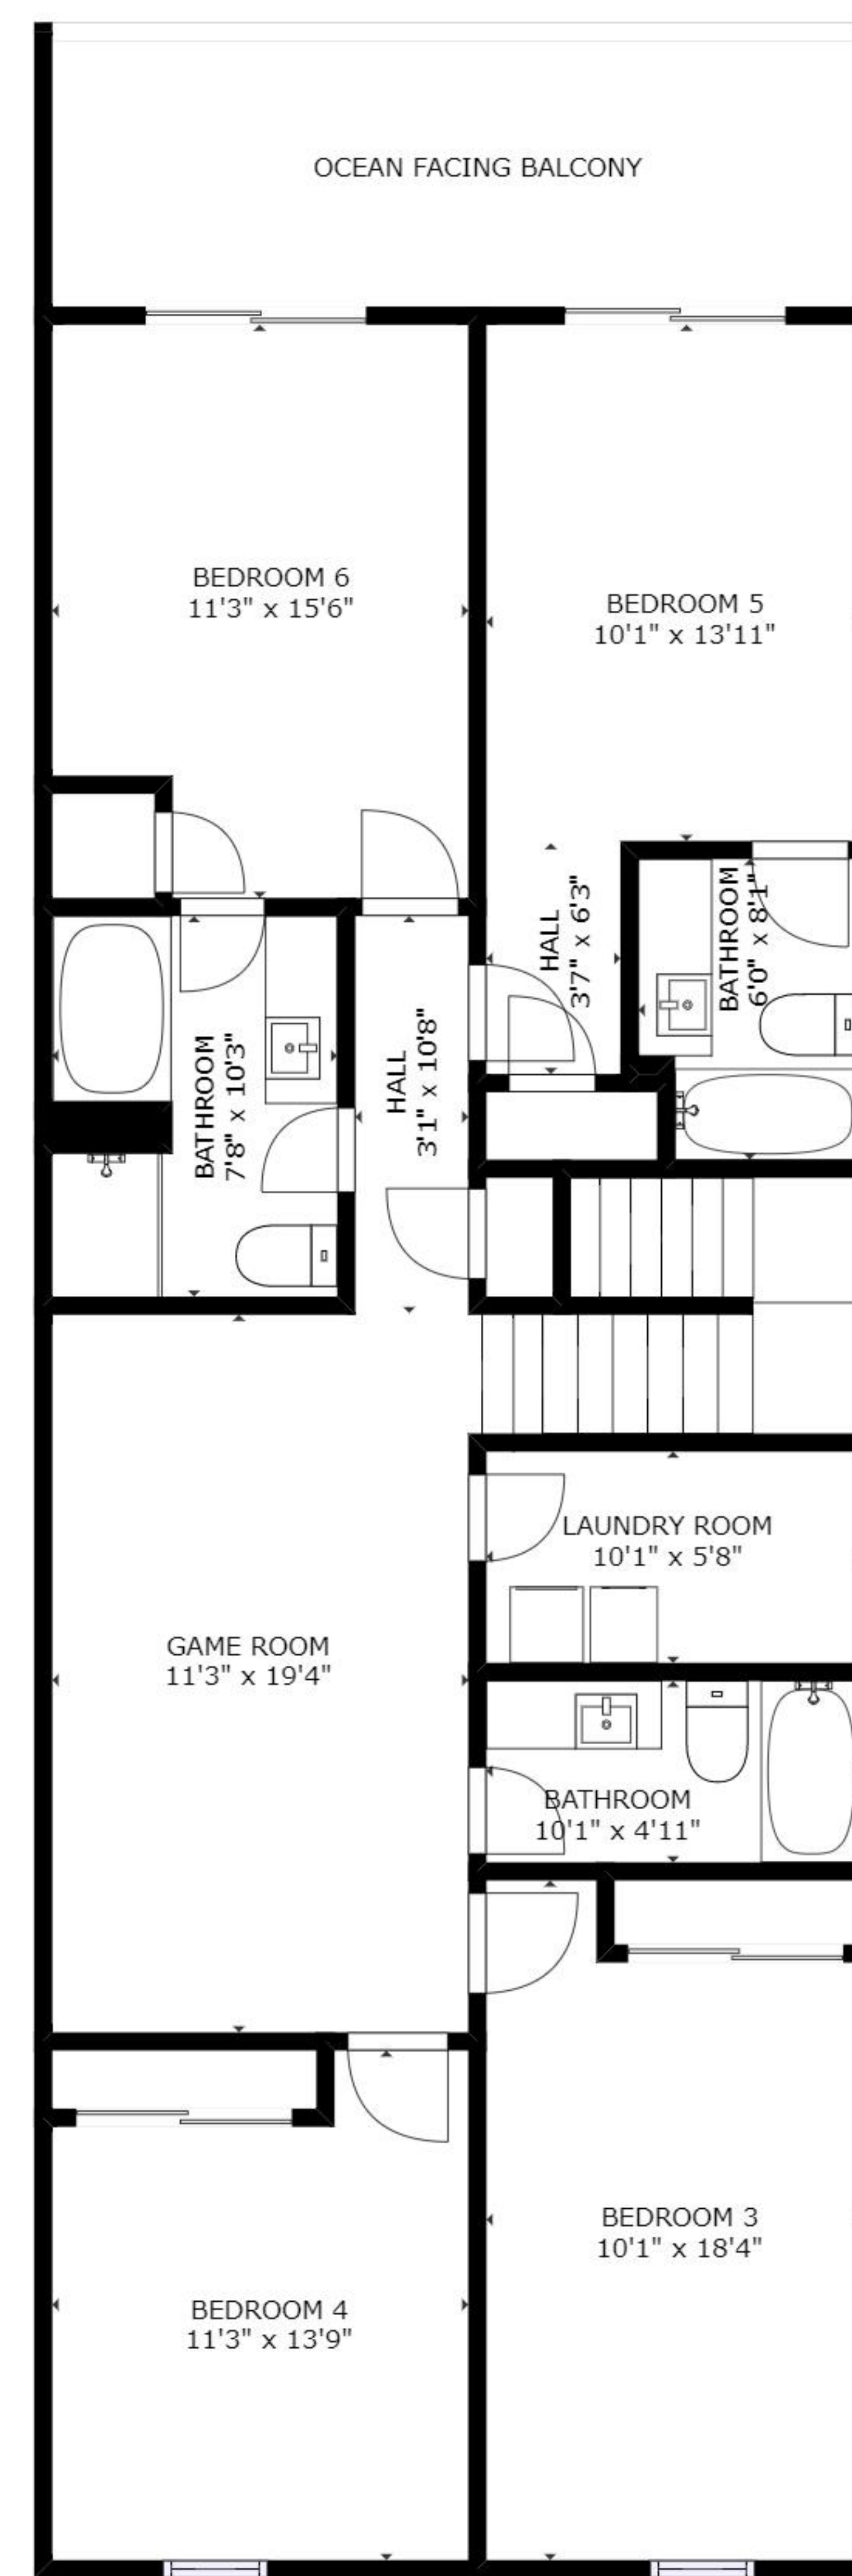

FLOOR 1

FLOOR 2

GROSS INTERNAL AREA

FLOOR 1 : 1313 sq ft, FLOOR 2 : 1315 sq ft

EXCLUDED AREAS : BALCONY: 337 sq ft

TOTAL: 2628 sq ft

SIZES AND DIMENSIONS ARE APPROXIMATE, ACTUAL MAY VARY.