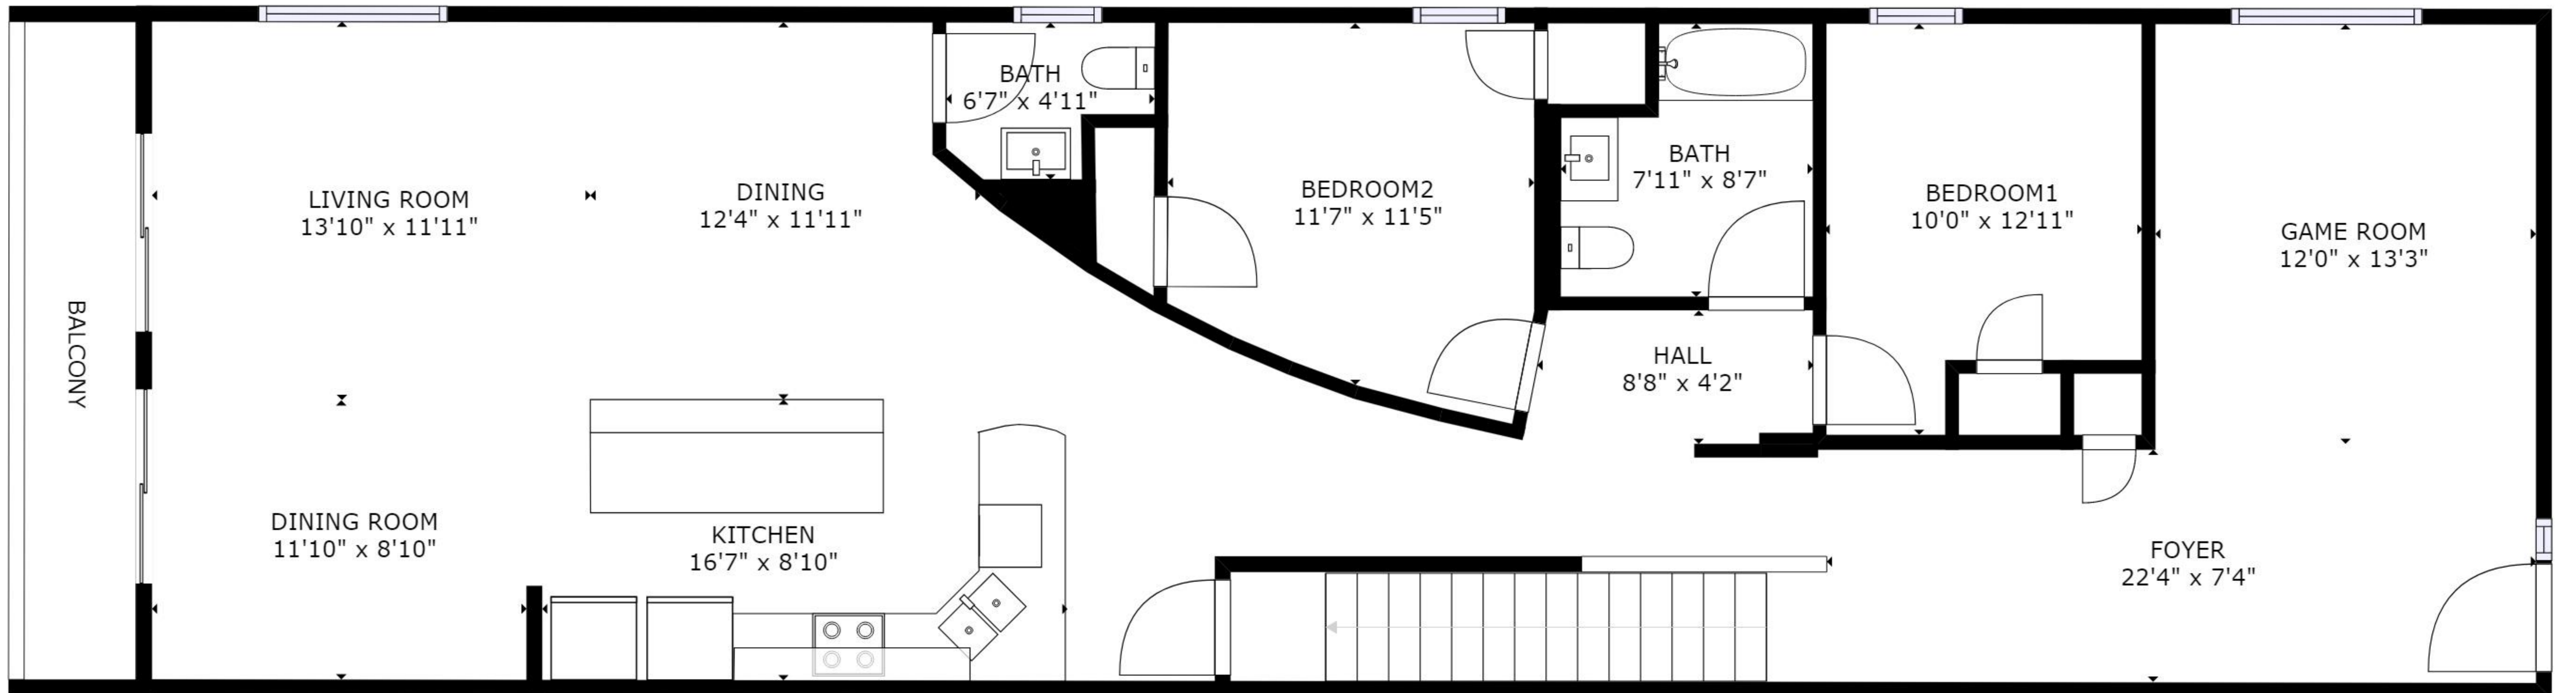

FLOOR 2

FLOOR 1

GROSS INTERNAL AREA  
 FLOOR 1: 1557 sq ft, FLOOR 2: 1449 sq ft  
 EXCLUDED AREAS: , BALCONY: 154 sq ft  
 TOTAL: 3006 sq ft

SIZES AND DIMENSIONS ARE APPROXIMATE, ACTUAL MAY VARY.